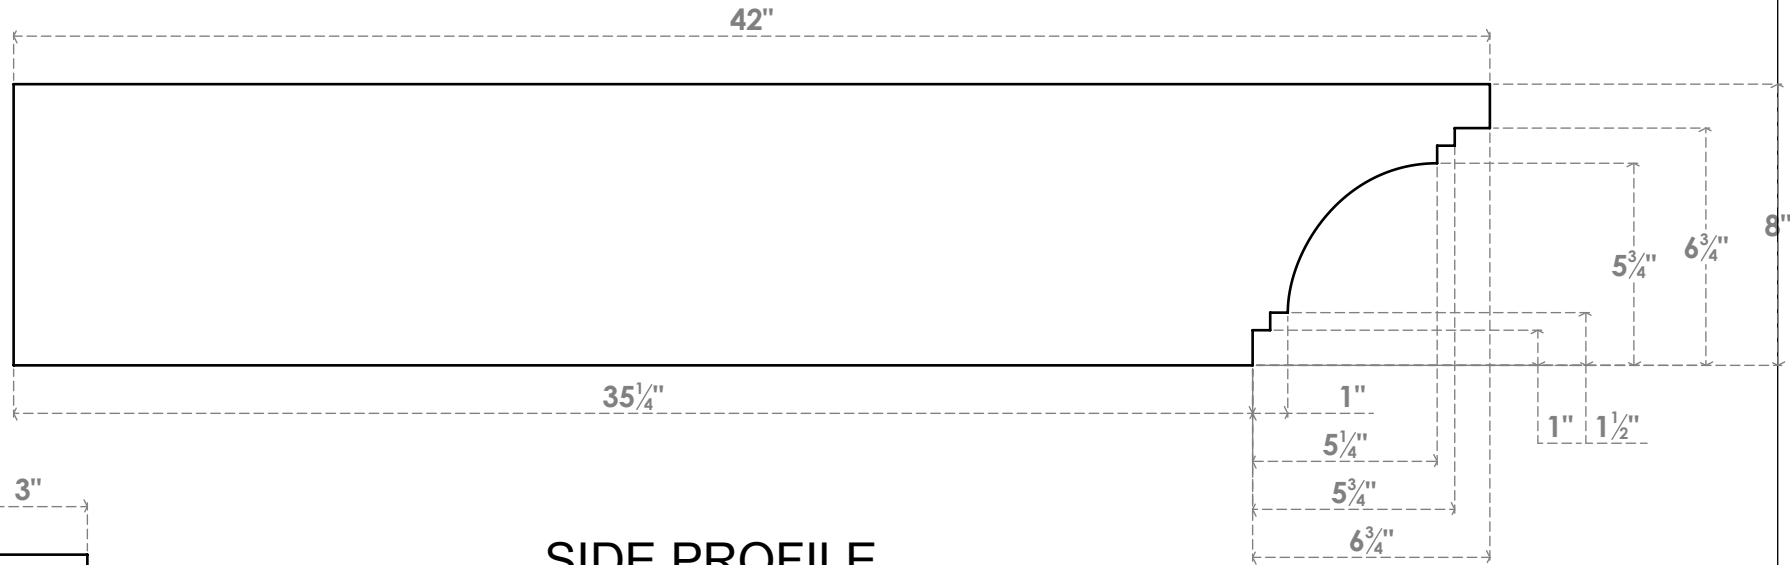

# RFTP03X08X42PEC

3"W X 8"H X 42"L PESCADERO ARCHITECTURAL GRADE PVC RAFTER TAIL

SIDE PROFILE

FRONT PROFILE

ISOMETRIC

EKENA MILLWORK  
 2300 WEST MAIN ST.  
 CLARKSVILLE, TX 75426  
 TOLL FREE: 866-607-0453  
 WWW.EKENAMILLWORK.COM

NOTES

1. INSTALLATION TO BE COMPLETED IN ACCORDANCE WITH MANUFACTURER'S SPECIFICATIONS.
2. DRAWING MAY NOT BE TO SCALE
3. THIS DRAWING IS INTENDED FOR DESIGN AND PLANNING PURPOSES ONLY.
4. ALL INFORMATION CONTAINED HEREIN WAS CURRENT AT THE TIME OF DEVELOPMENT BUT MUST BE REVIEWED AND APPROVED BY THE PRODUCT MANUFACTURER TO BE CONSIDERED ACCURATE.
5. ARCHITECTURAL GRADE PVC PRODUCTS ARE MADE FROM EXPANDED CELLULAR PVC AND COME NATURALLY WHITE BUT MAY BE PAINTED