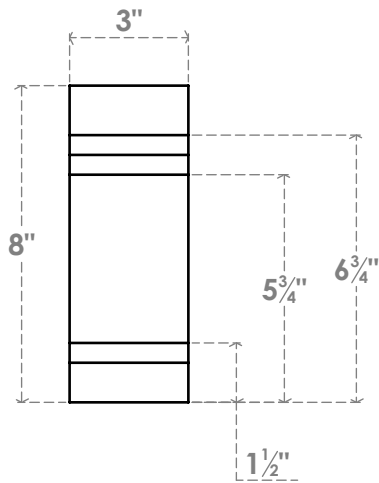

# RFTP03X08X42PEC

3"W X 8"H X 42"L PESCADERO ARCHITECTURAL GRADE PVC RAFTER TAIL

SIDE PROFILE

FRONT PROFILE

ISOMETRIC

EKENA MILLWORK  
 2300 WEST MAIN ST.  
 CLARKSVILLE, TX 75426  
 TOLL FREE: 866-607-0453  
 WWW.EKENAMILLWORK.COM

NOTES

1. INSTALLATION TO BE COMPLETED IN ACCORDANCE WITH MANUFACTURER'S SPECIFICATIONS.
2. DRAWING MAY NOT BE TO SCALE
3. THIS DRAWING IS INTENDED FOR DESIGN AND PLANNING PURPOSES ONLY.
4. ALL INFORMATION CONTAINED HEREIN WAS CURRENT AT THE TIME OF DEVELOPMENT BUT MUST BE REVIEWED AND APPROVED BY THE PRODUCT MANUFACTURER TO BE CONSIDERED ACCURATE.
5. ARCHITECTURAL GRADE PVC PRODUCTS ARE MADE FROM EXPANDED CELLULAR PVC AND COME NATURALLY WHITE BUT MAY BE PAINTED